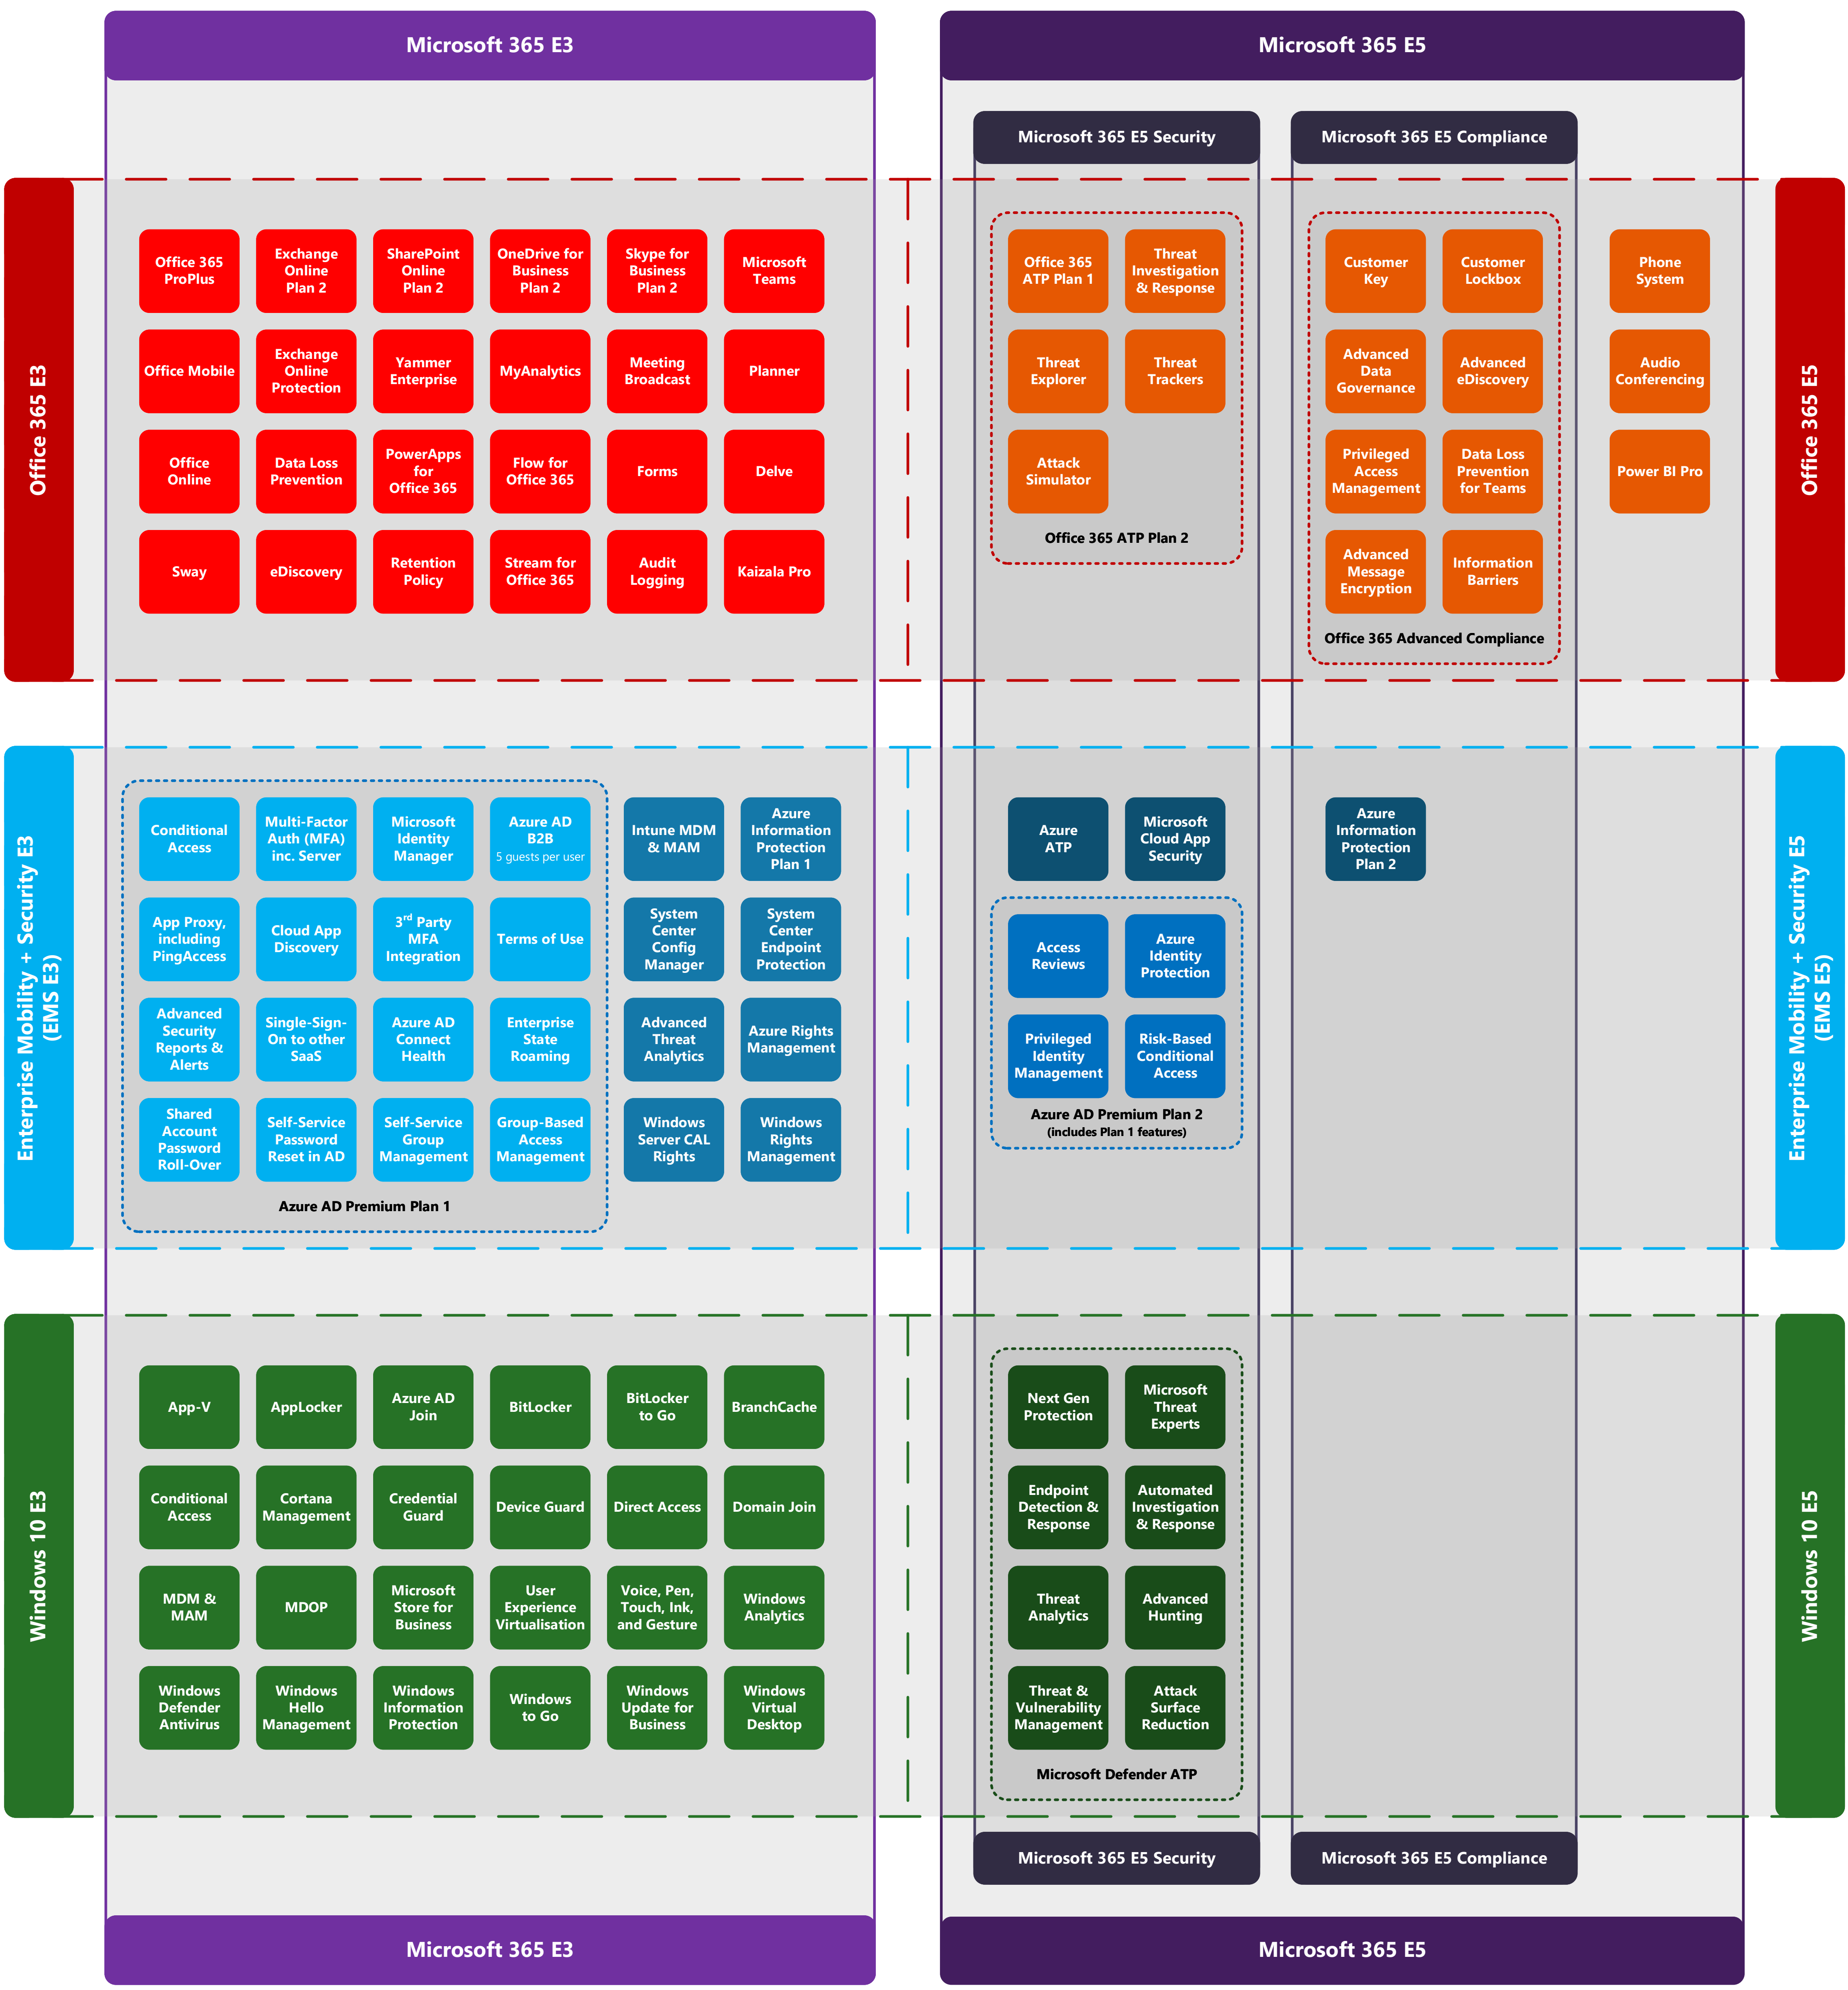

Microsoft 365 Enterprise

July 2019

@AaronDinnage

Microsoft 365 Enterprise Benefits

Productivity Server Licenses

Install SharePoint, Exchange, and Skype for Business Server, on dedicated hardware (not multi-tenant), for use by Microsoft 365 E3 and E5 licensed users

Office Device Licenses

One traditional Office Professional Plus device install for each existing Software Assurance (SA) user, and new users up to the number of existing from SA users

Additional Licensing

Flow

PowerApps

Multi-Geo

Workplace Analytics

Additional Storage

Project Online

Visio Online

Microsoft Managed Desktop